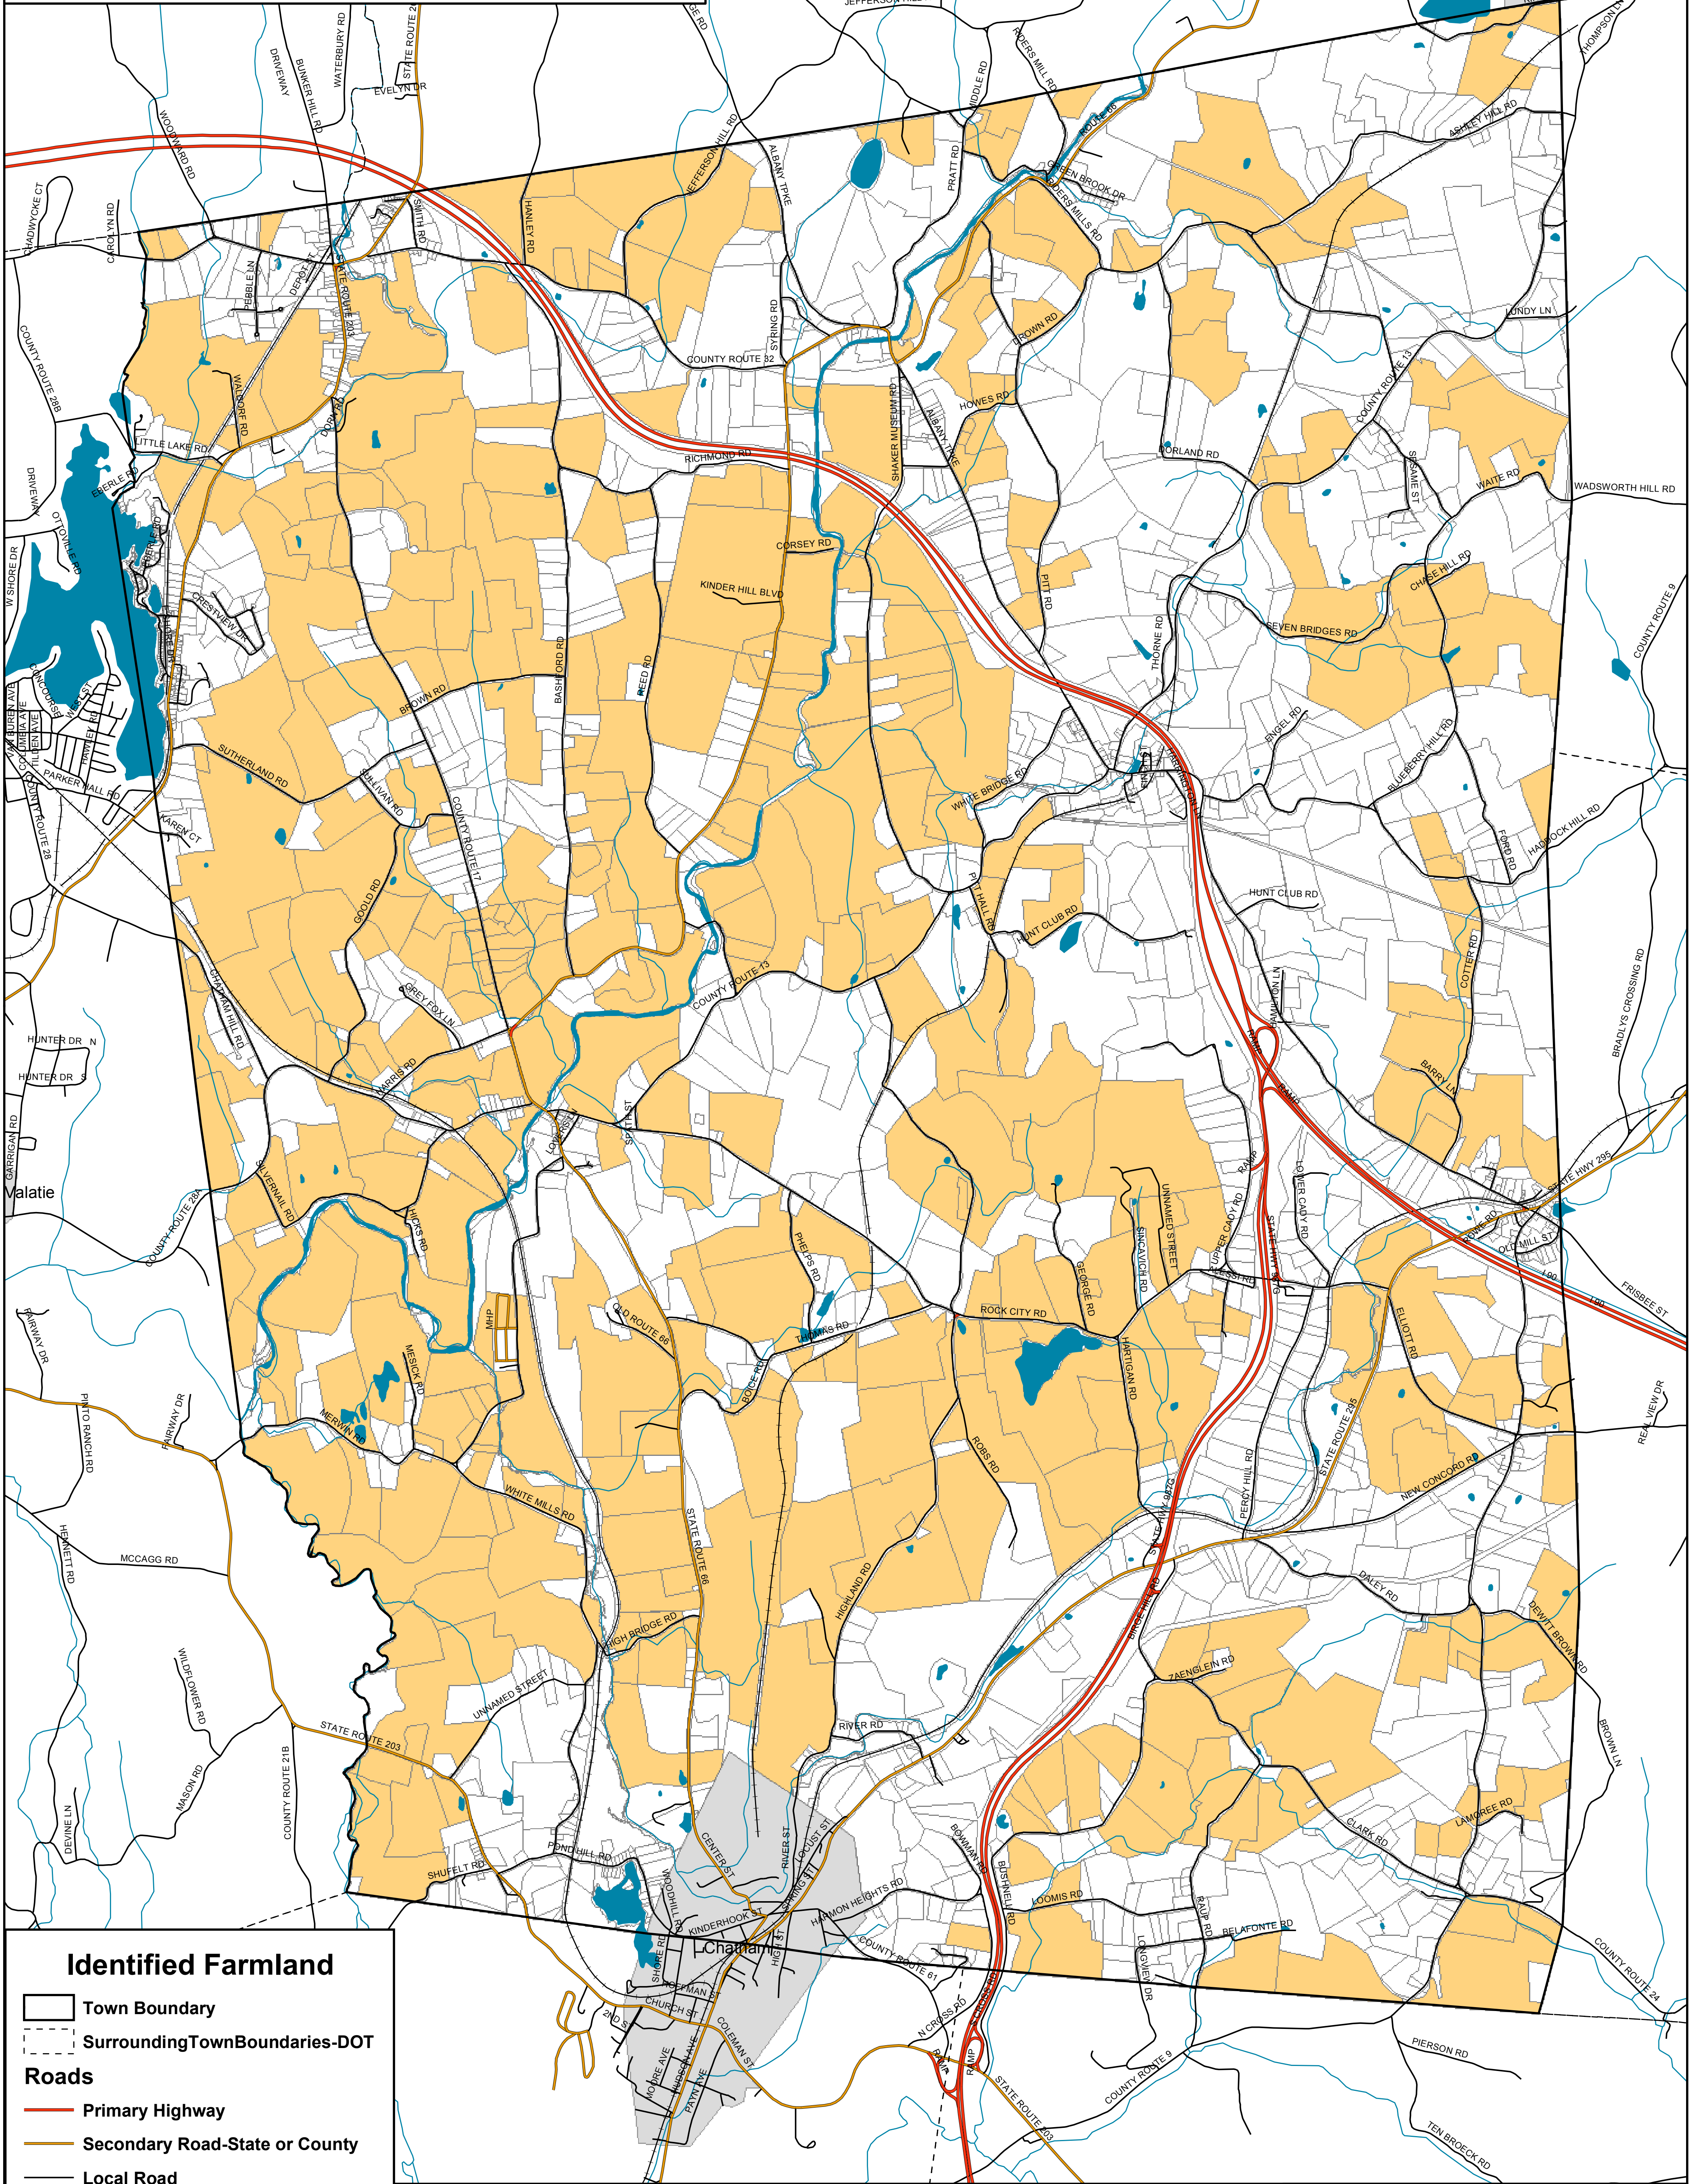

Town of Chatham

Columbia County, NY

Identified Farmland

- Town Boundary
- Surrounding Town Boundaries-DOT
- Roads**
- Primary Highway
- Secondary Road-State or County
- Local Road
- Railroads
- Water Features
- Streams
- Village Boundaries
- Property Boundaries
- Identified Farmland

Draft Map Date:
5-4-2009

**Community Planning &
Environmental Associates**

Nan Stolzenburg, AICP - www.planningbetterplaces.com
152 Stolzenburg Road, Berne, NY 12023
Don Meltz, Planning and GIS - www.donmeltz.com