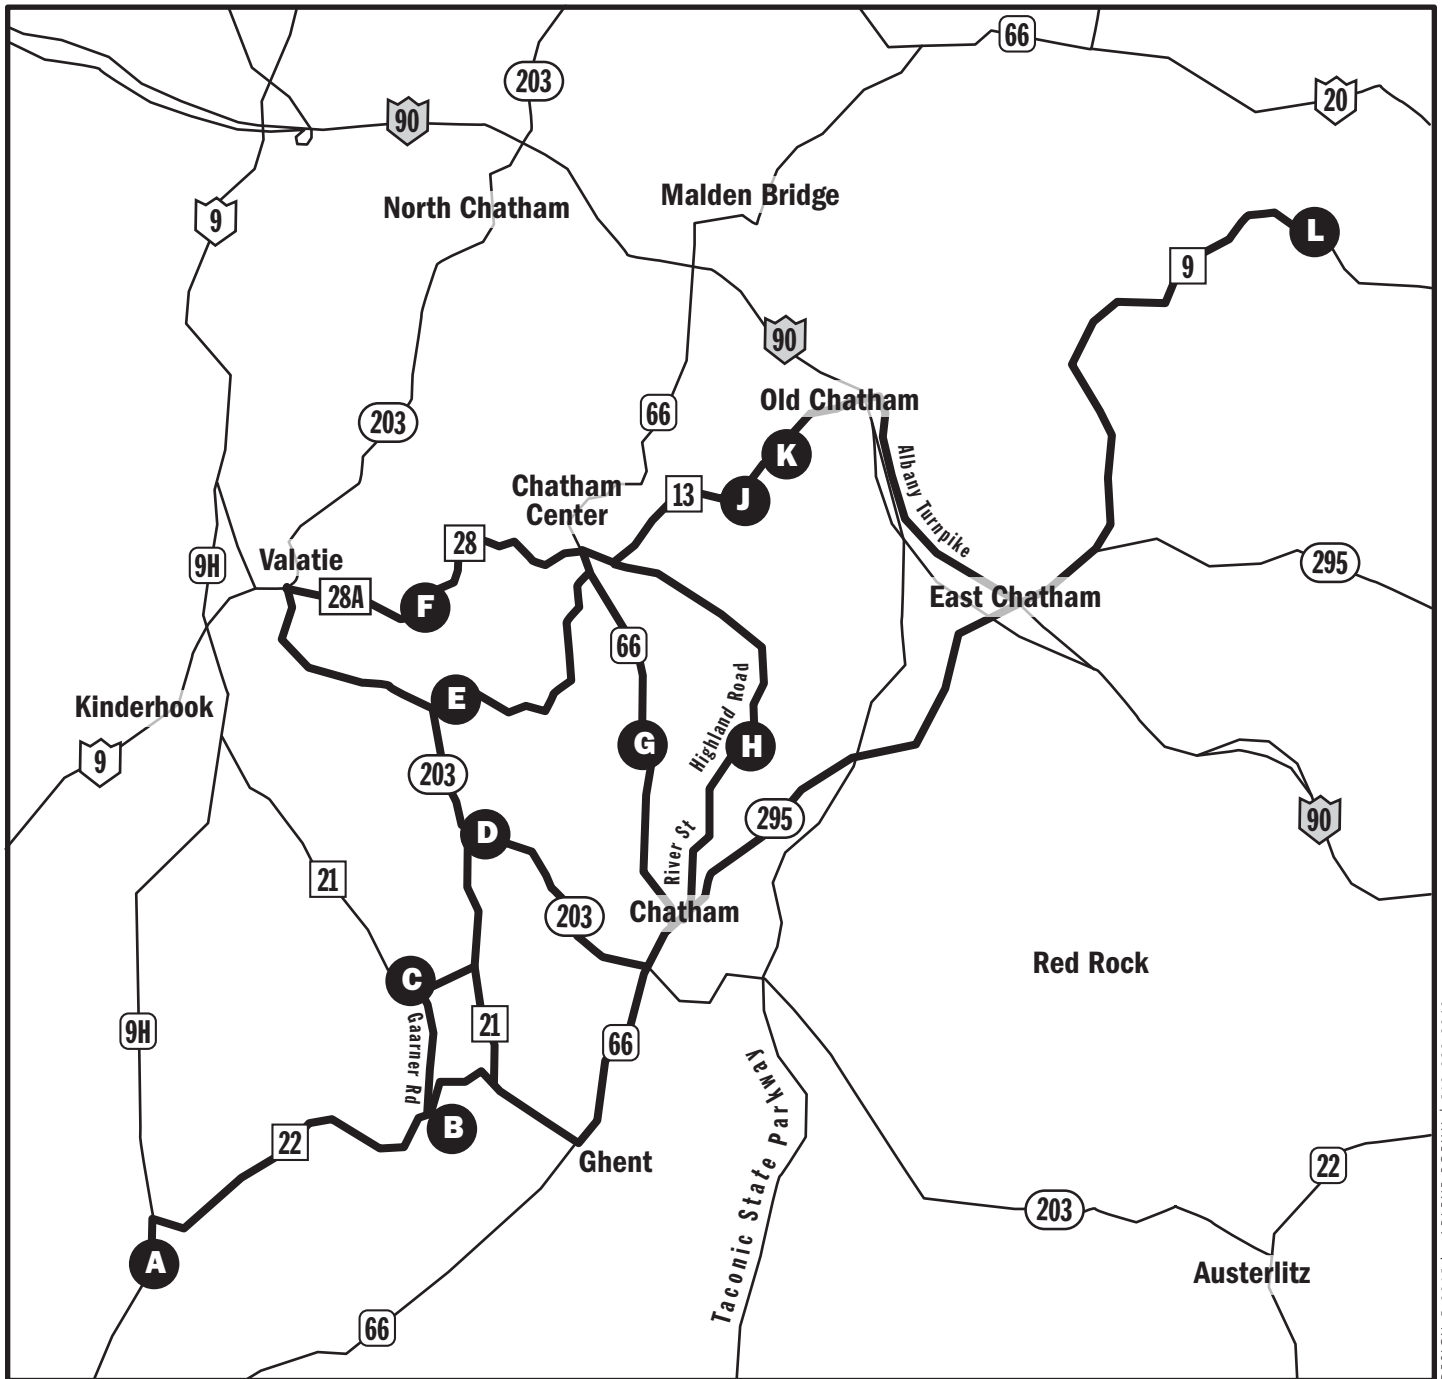

September 26, 2015

THE 7TH ANNUAL
**Chatham Area
Farm & Art
Tour**

Saturday 10am-4pm

DESIGN © 2015 BY ARLENE BOEHM | 518-822-9848

- A** Love Apple Farm 1421 State Route 9H, Ghent
- B** Little Ghent Farm 282 Snyder Road, Ghent
- C** Kinderhook Farm 1958 County Route 21, Ghent
- D** The Berry Farm 2304 State Route 203, Chatham
- E** Staron's Farm Stand 4 Merwin Road, Chatham
- F** Ooms Farm 215 County Route 28A, Chatham Center

- G** Equine Advocates 3212 State Route 66, Chatham
- H** Highland Farm 395 Highland Road, Old Chatham
- J** Spruce Ridge Farm 434 County Route 13, Old Chatham
- K** Little Brook Farm 548 County Route 13, Old Chatham
- L** Raven and Boar 111 County Route 34, East Chatham

FREE & FUN FOR EVERYONE!

Check our website for last minute updates:
www.GathamKeepFarming.org
More info on artists at:
columbiapleinair.wordpress.com