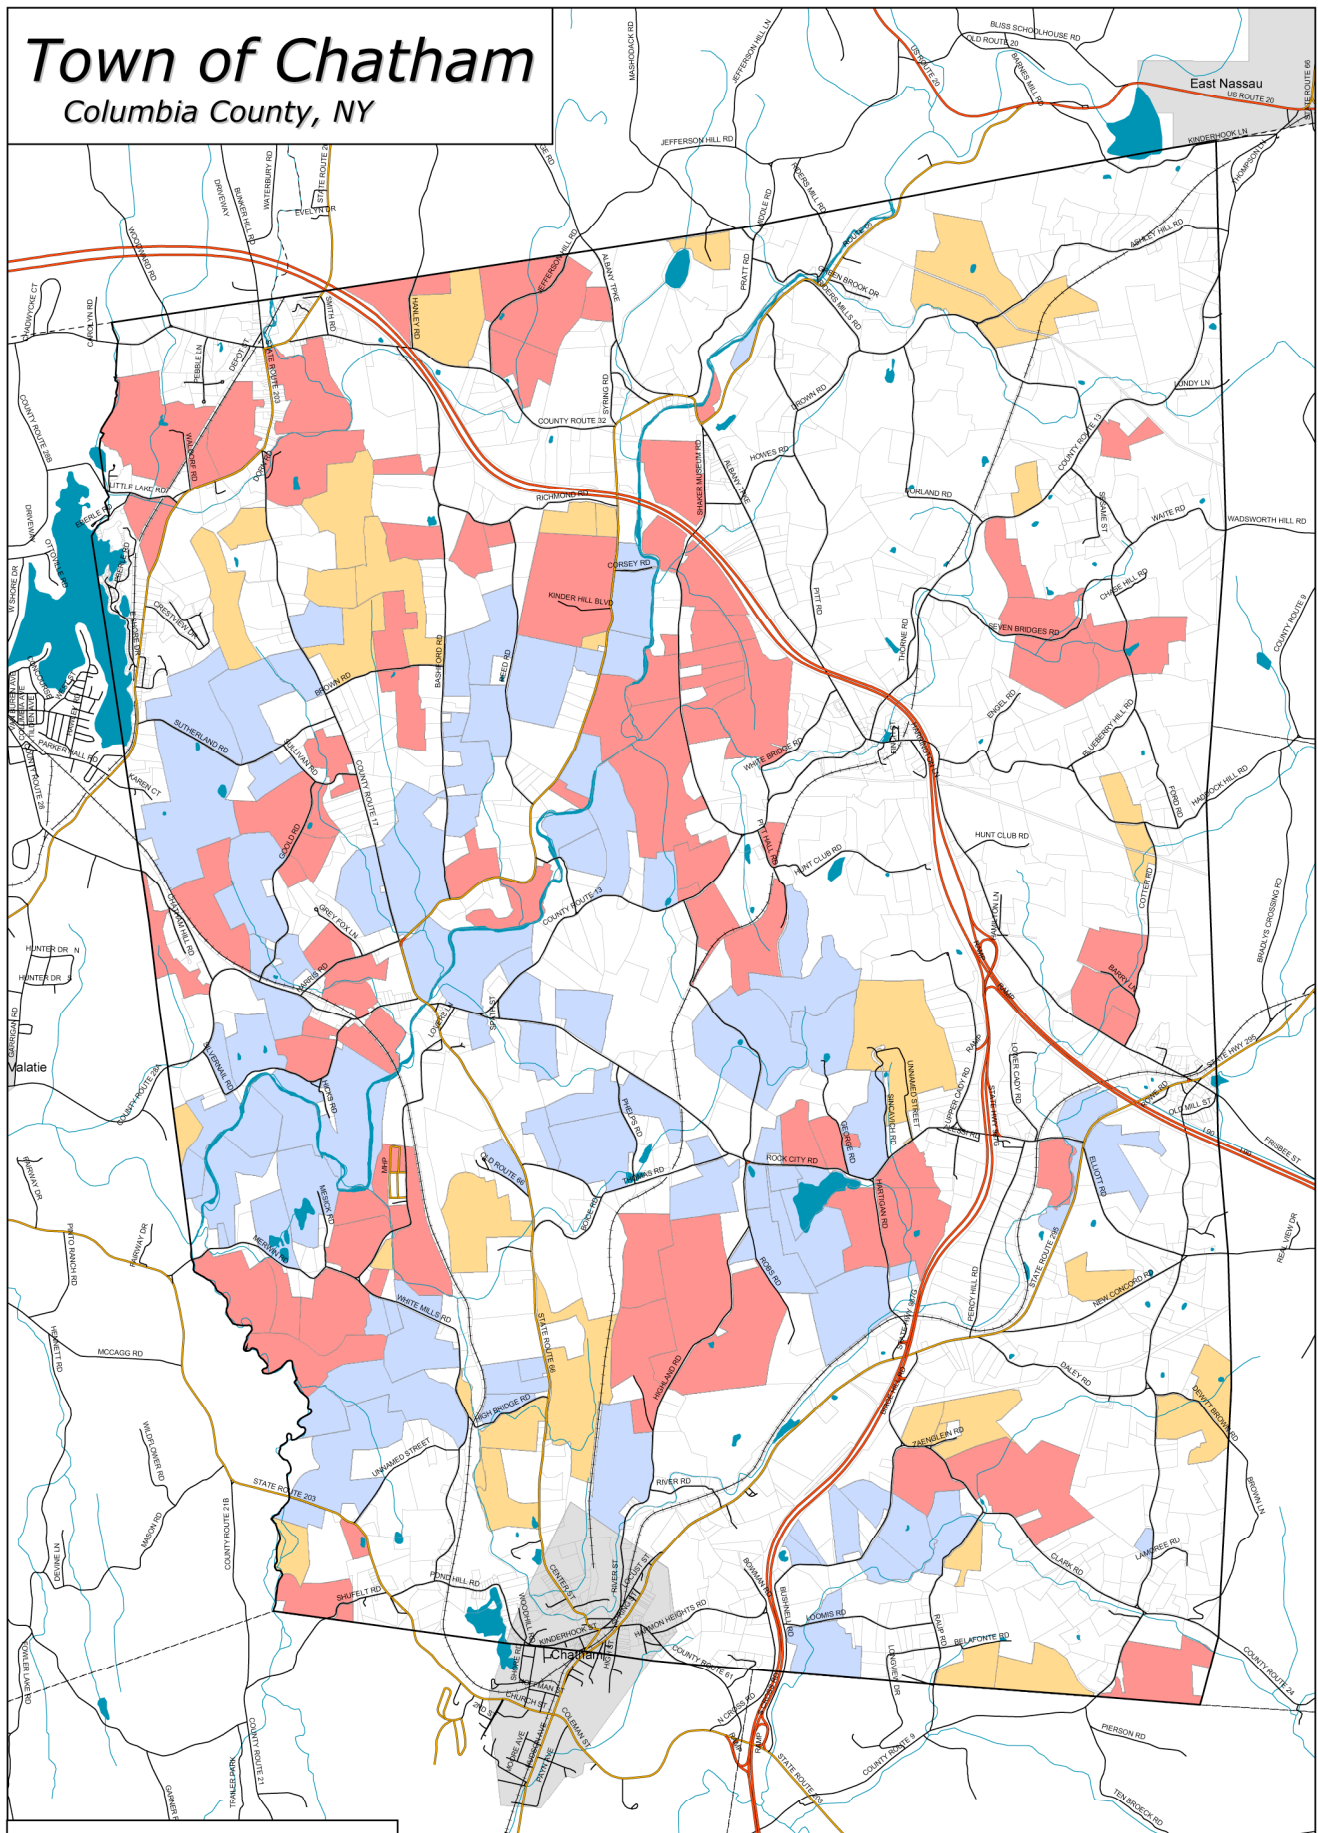

Town of Chatham

Columbia County, NY

Chatham Agricultural Partnership Identified Farmland in Chatham

- Agricultural Parcels**
- Owned
 - Leased
 - Not Sure

Draft Map Date:
11-6-2006

**Community Planning &
Environmental Associates**